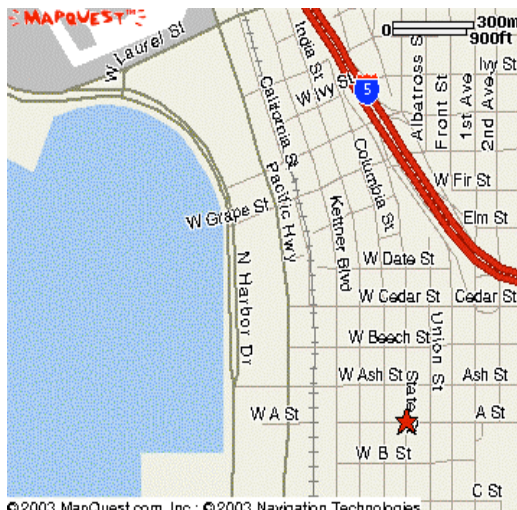

Driving Directions

We are located at 401 West A Street, Suite 2125.

From San Diego Airport

Airport exit becomes N. Harbor Dr.
Turn left onto W Ash Street
Turn right onto Kettner Blvd.
Turn left onto West A Street
Turn right onto Columbia Street
Turn left onto B Street
(To enter parking garage turn left onto State Street)

Traveling South

Take 5 South towards Downtown San Diego
Exit Front Street
Turn right onto West B Street
(To enter parking garage turn right onto State Street)

Traveling North

Take 5 North towards Downtown San Diego
Exit Hawthorn Street toward San Diego Airport
Turn slight left onto West Hawthorn Street
Turn left onto Columbia Street
Turn left onto West B Street
(To enter parking garage turn left onto State Street)